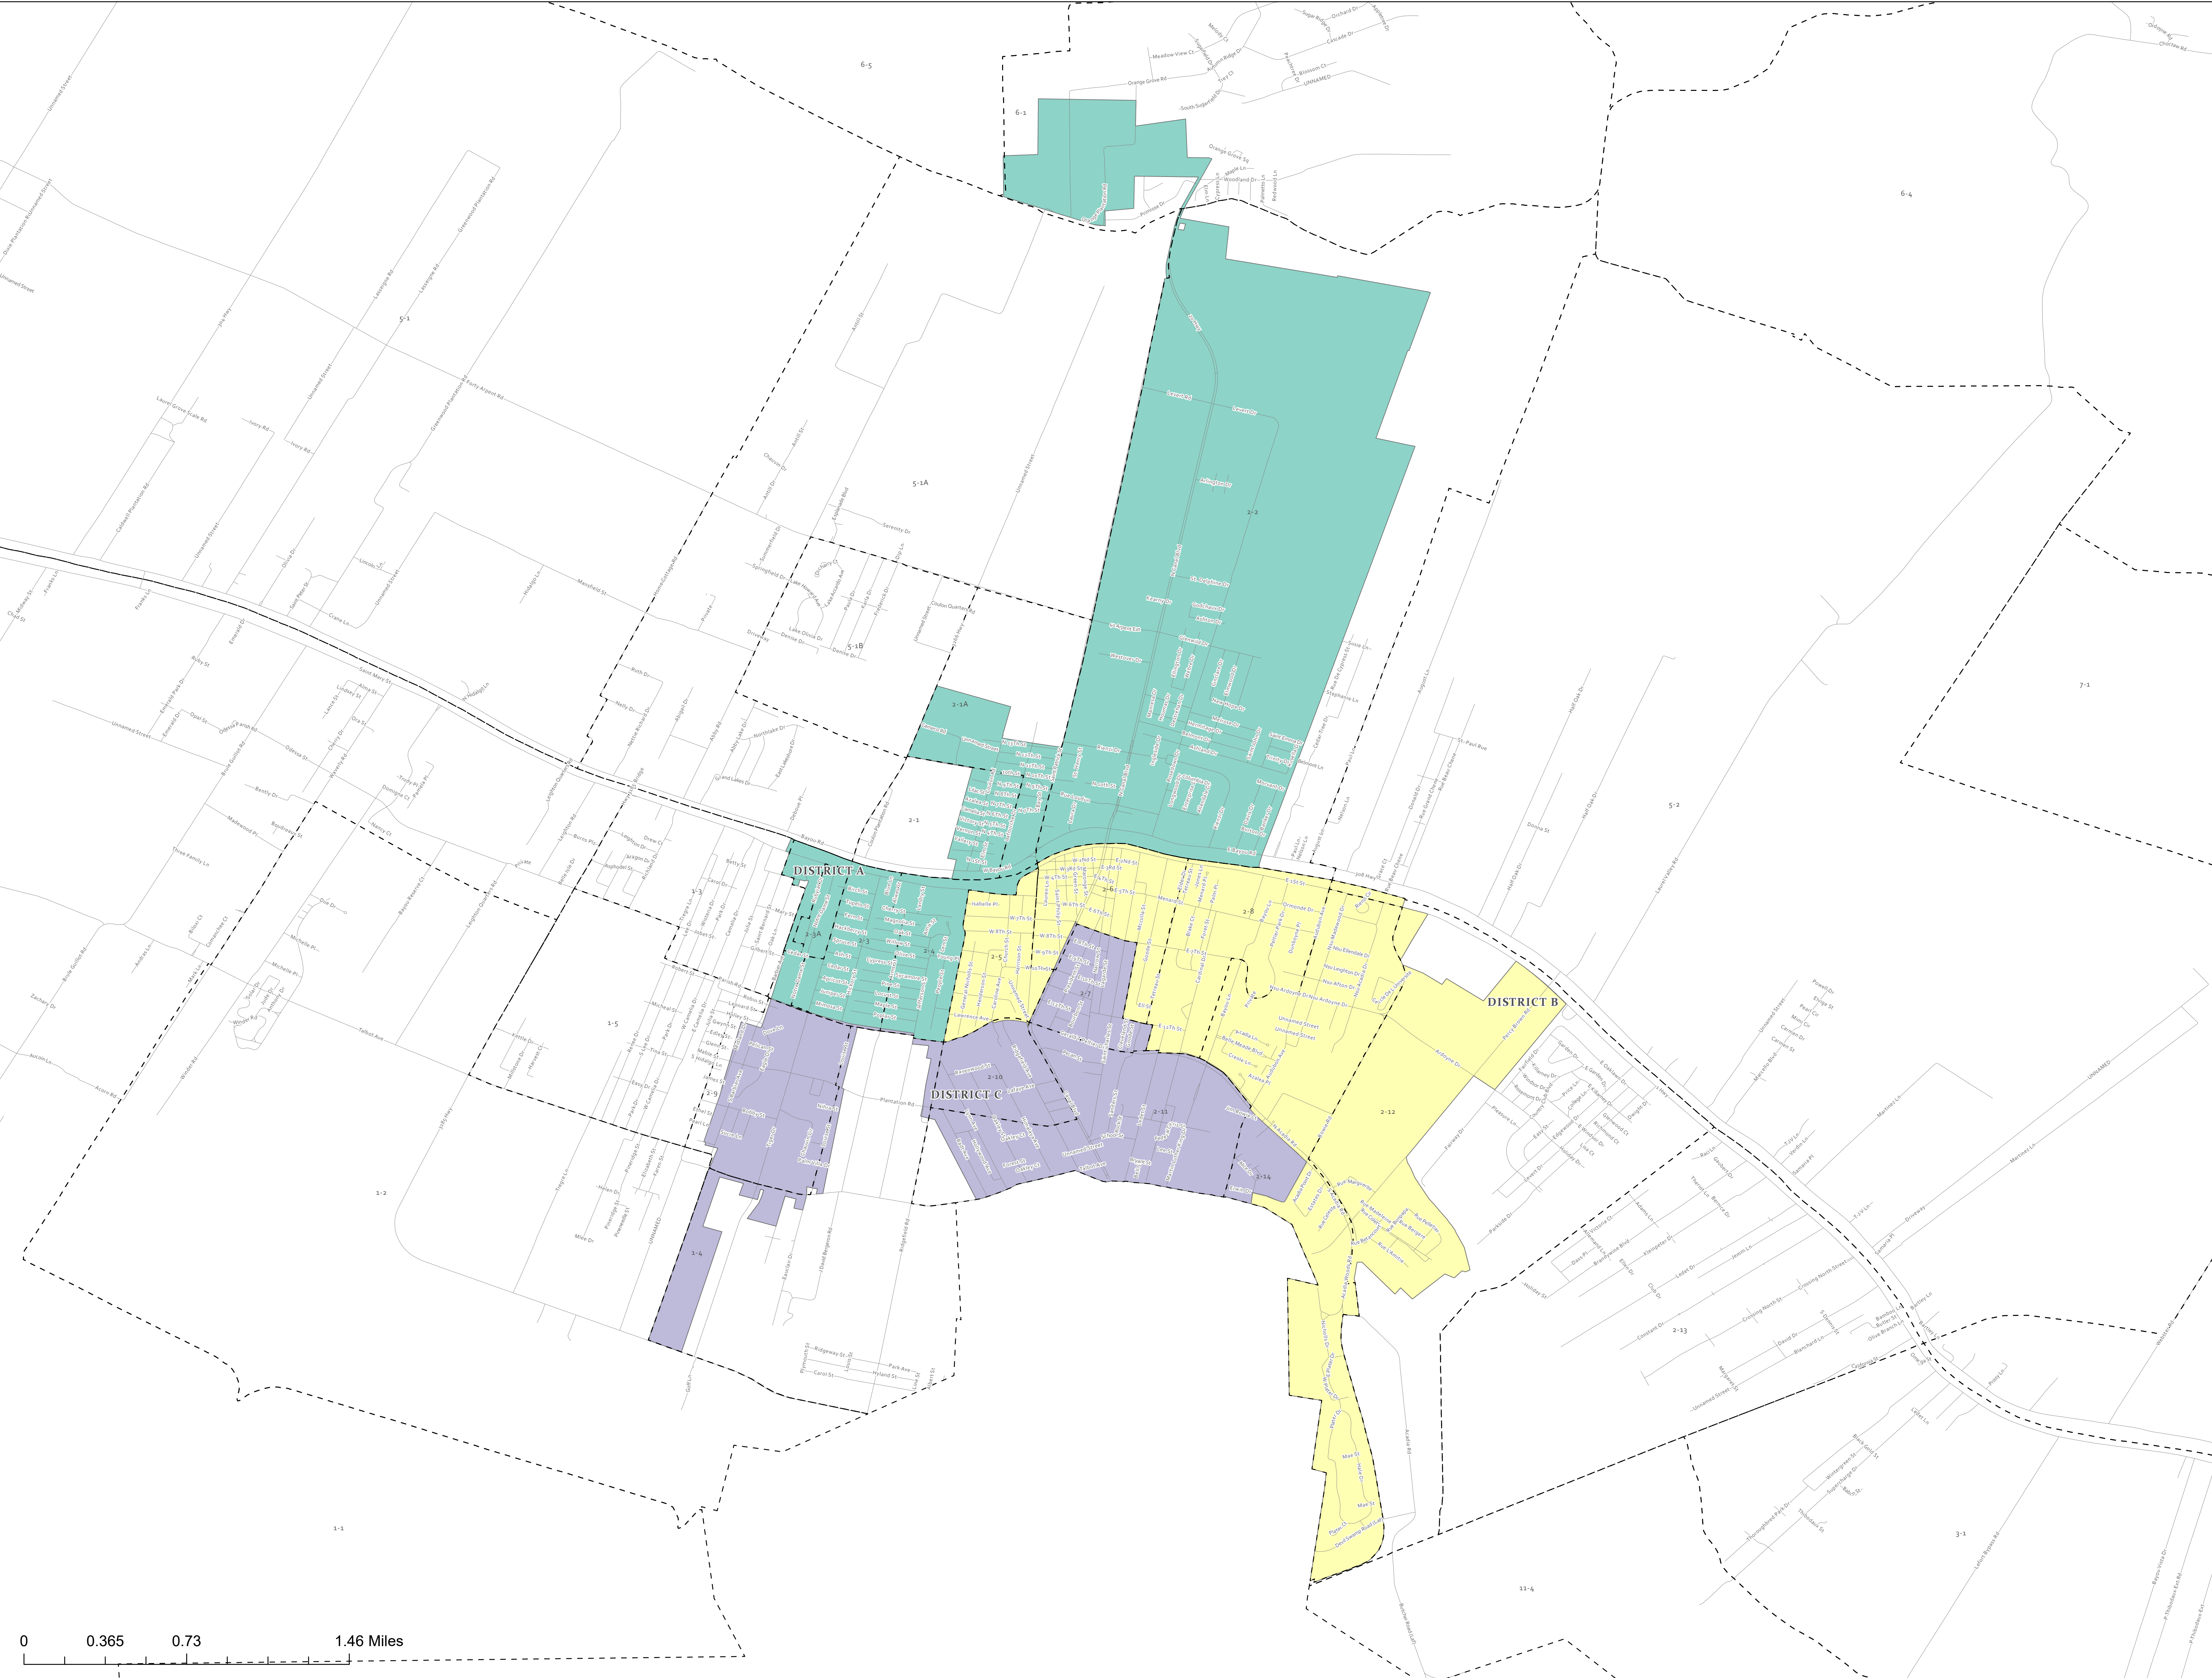

2020 Redistricting: Alternative 3

Legend

- 2020 Precincts
- Louisiana Roadways

2020 Redistricting Plan

DISTRICT

- 1
- 2
- 3